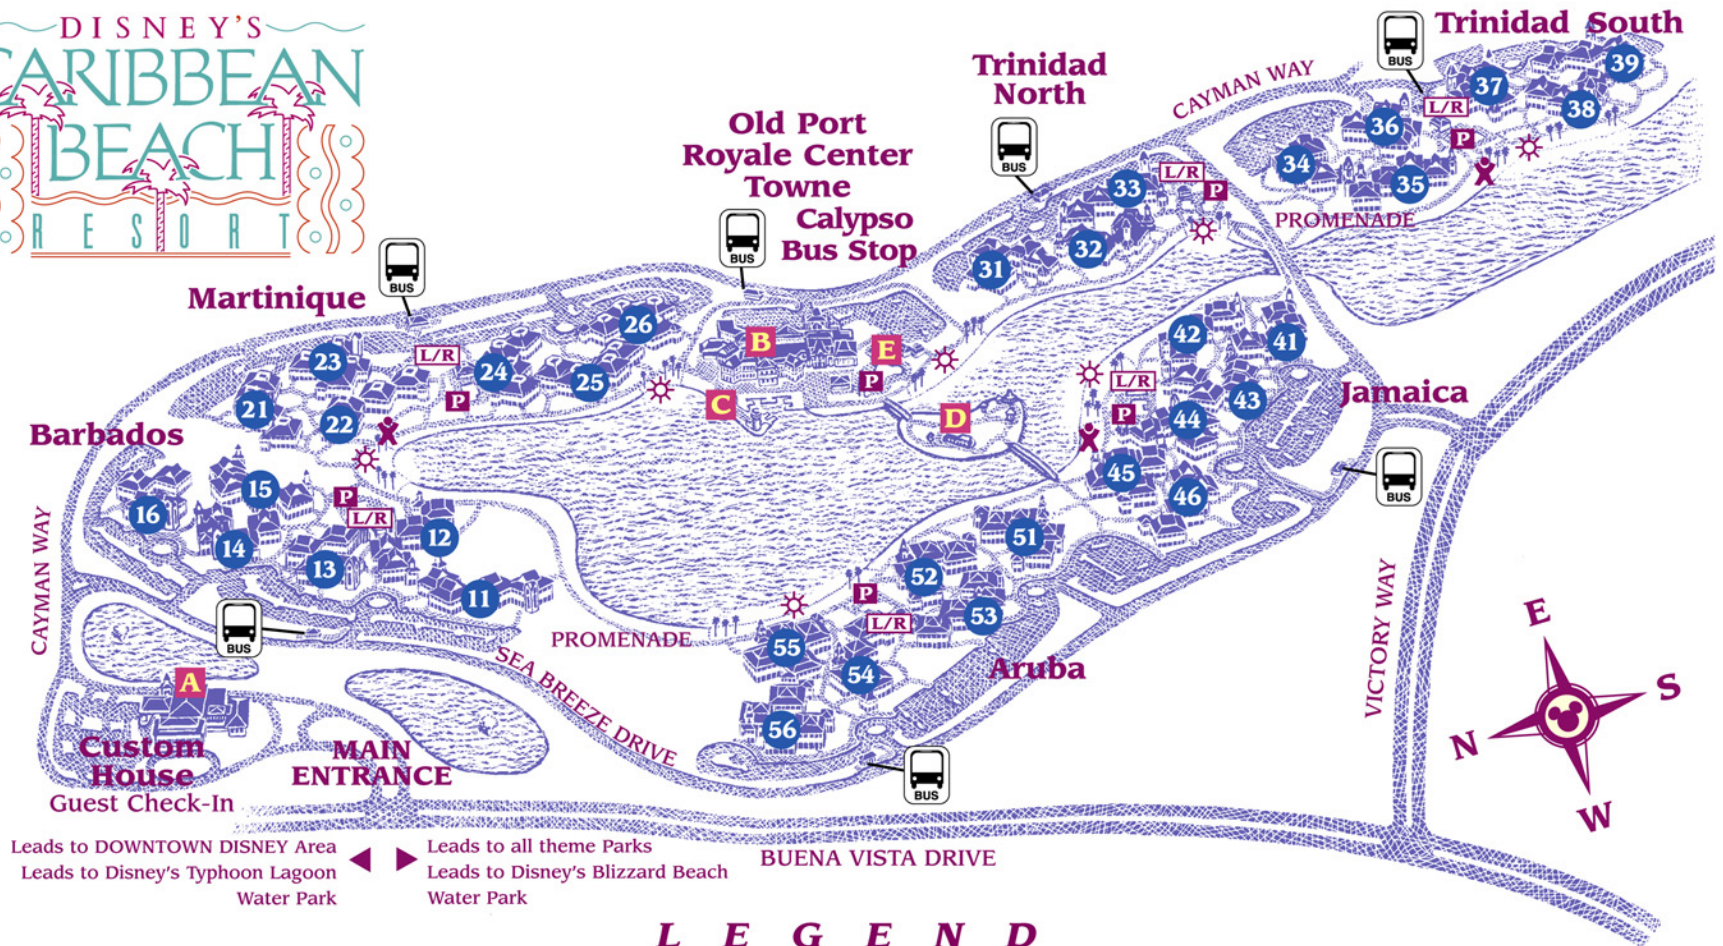

DISNEY'S CARIBBEAN BEACH RESORT

Leads to DOWNTOWN DISNEY Area
Leads to Disney's Typhoon Lagoon
Water Park

Leads to all theme Parks
Leads to Disney's Blizzard Beach
Water Park

L E G E N D

A **CUSTOM HOUSE**
Front Desk
Theme Park Tickets
Dining Priority Seating
Bell Services
Taxi/Limousine
Dry Cleaning Drop-off/Pick-up
Luggage Service
Restrooms
Telephones

P Pool
L/R Laundry/
Restrooms
 Playground
 Beach

B **OLD PORT ROYALE
CENTER TOWNE**
Dining
Cinnamon Bay Bakery
Royale Pizza Shop
Old Port Royale Hamburger Shop
Kingston Pasta Shop
Montego's Deli
Bridgetown Broiler
Captain's Tavern
Shops
Calypso Trading Post
Calypso Straw Market
Arcade
Goombay Games
Restrooms
Telephones

C **BAREFOOT BAY
BOAT YARD/BIKE WORKS**
Boat and Bike Rentals

D **PARROT CAY ISLAND**

E **FEATURE POOL AREA**
Caribbean Theme Pool
Kiddie Pool
Spa
Banana Cabana Pool Bar
Lockers
Showers
Restrooms

BUS STOPS
Services
Magic Kingdom® Park
Epcot®
Disney-MGM Studios
Disney's Animal Kingdom® Theme Park
Old Port Royale Center Towne
DOWNTOWN DISNEY Marketplace
Disney's Typhoon Lagoon Water Park
Disney's Blizzard Beach Water Park
Downtown Disney Pleasure Island
Downtown Disney West Side
Island Villages
Custom House (Take bus to
Barbados Bus Stop and
proceed across crosswalk
to Custom House)

• House phones are available on each floor of each village next to the ice machines.

• Laundry rooms located at each island village pool complex.