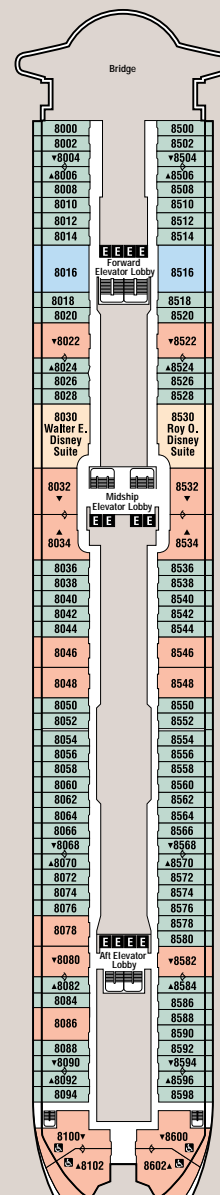

# DISNEY MAGIC AND DISNEY WONDER

- Accessible Staterooms
- Elevator
- Connecting Staterooms

Deck plans are the same for the Disney Magic and Disney Wonder.