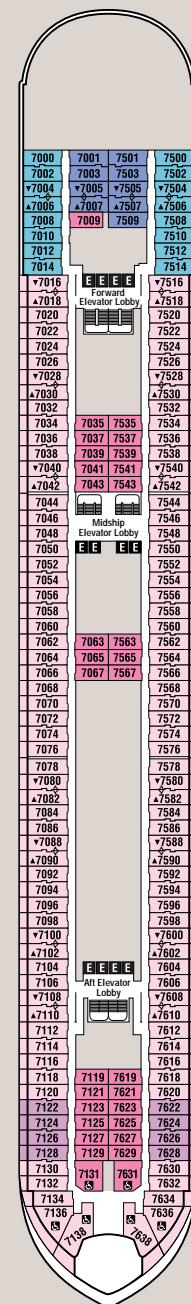

# DISNEY MAGIC AND DISNEY WONDER

- Accessible Staterooms
- Elevator
- Connecting Staterooms

Deck plans are the same for the Disney Magic and Disney Wonder.